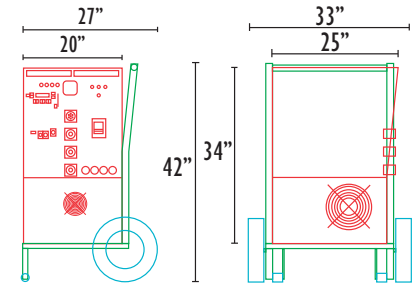

100K SoftSun™ Linear Daylight Source

Technical Specifications

Head

Wattage: 100,000
 Lamp Type: ESL™ (Enhanced Spectrum Long Arc)
 Lamp Mount: Shock Isolated
 Color Temp: 5400 K
 CRI: 96
 Dimensions: 118" w 49" h 22" d
 Weight: 320-lbs.
 Shipping Weight: 800-lbs
 Mounting: 3 Junior Pins

Power Supply

Input Power 50/60Hz: 380/480V AC Three Phase
 Power Consumption: 265 amps
 Dimensions: 27" w 42" h 33" d
 Weight: 440-lbs.
 Shipping Weight: 500-lbs.

Photometrics

ftc	spot	8,330	2,400	1,111	630	278	151	24	6
	flood	3,830	1,147	526	297	131	62	12	3
feet		25	50	75	100	150	200	500	1,000
	meters	7.6	15.2	22.9	30.5	45.7	61	152.4	304.8
lux	spot	89,663	25,833	11,959	6,781	2,992	1,625	258	64
	flood	41,226	12,346	5,662	3,197	1,410	667	129	3

Beam Spread