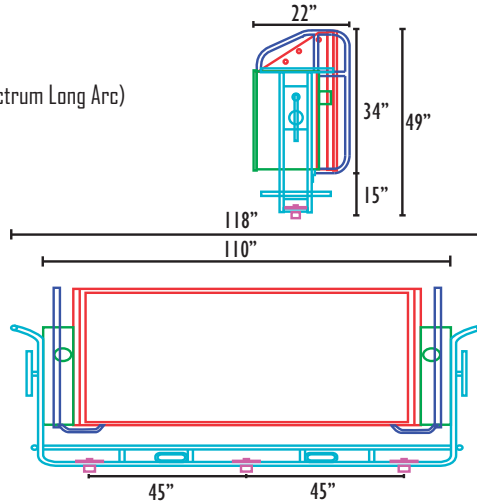

100K SoftSun™ Linear Daylight Source

Technical Specifications

Head

Wattage: 100,000
 Lamp Type: ESL™ (Enhanced Spectrum Long Arc)
 Lamp Mount: Shock Isolated
 Color Temp: 5400 K
 CRI: 96
 Dimensions: 118" w 49" h 22" d
 Weight: 320-lbs.
 Shipping Weight: 800-lbs
 Mounting: 3 Junior Pins

Power Supply

Input Power 50/60Hz: 380/480V AC Three Phase
 Power Consumption: 265 amps
 Dimensions: 27" w 42" h 33" d
 Weight: 440-lbs.
 Shipping Weight: 500-lbs.

Photometrics

ftc	spot	8,330	2,400	1,111	630	278	151	24	6
	flood	3,830	1,147	526	297	131	62	12	3
feet		25	50	75	100	150	200	500	1,000
	meters	7.6	15.2	22.9	30.5	45.7	61	152.4	304.8
lux	spot	89,663	25,833	11,959	6,781	2,992	1,625	258	64
	flood	41,226	12,346	5,662	3,197	1,410	667	129	3

Beam Spread